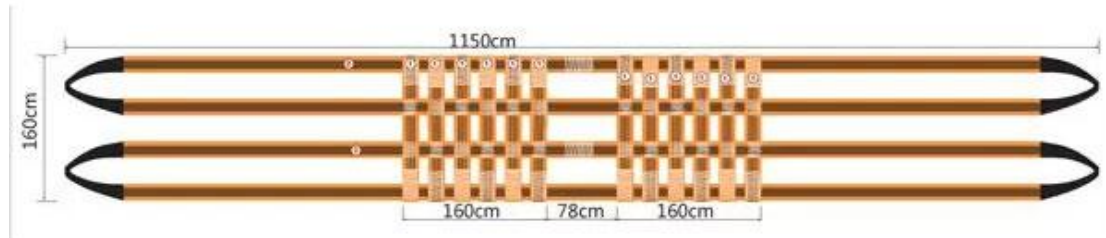

China Lift Sling Net Bel Factory

泰州市力夫特绳网带厂

Truck lifting net - 20 T per net

Truck lifting net with WLL 20 tons per net.

Specifications:

WLL: 20 tons per net in U-form (40 T per set 2 pieces)

Safety factor: 7:1

Webbing: 180 mm

Standard: EN 1492-1

Net section: 3.98 x 1.6 m

Total length: 11.5 m

Weight: 37 kg / net

Standard delivery: set consisting of 2 nets; spreader bars, shackles and additional slings available on request

Label: label protection on request available; with logo or other details available