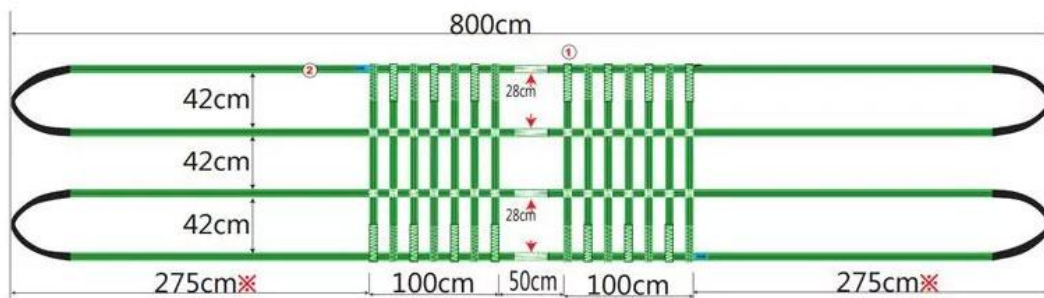

China Lift Sling Net Belt Factory

泰州市力夫特绳网带厂

Truck lifting net
Truck lifting net - 2.5 T per net

Specifications:

WLL: 2.5 tons per net in U-form (5 T per set 2 pieces)

Safety factor: 7:1

Webbing: 60 mm

Standard: EN 1492-1

Net section: 2.6 x 1.5 m

Total length: 8 m

Weight: 10 kg / net

Standard delivery: set consisting of 2 nets; spreader bars, shackles and additional slings available on request

Label: label protection on request available; with logo or other details available

Webbing: 150 mm

Standard: EN 1492-1

Net section: 2.6 x 1.5 m

Total length: 8 m

Weight: 14 kg / net

Standard delivery: set consisting of 2 nets; spreader bars, shackles and additional slings available on request

WLL: 15 tons per net in U-form (30 T per set 2 pieces)

Safety factor: 7:1

Webbing: 150 mm

Standard: EN 1492-1

Net section: 3.8 x 1.5 m

Total length: 11.5 m

Weight: 30 kg / net

Standard delivery: set consisting of 2 nets; spreader bars, shackles and additional slings available on request