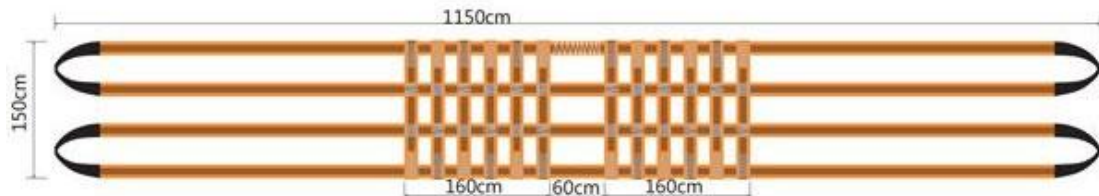

China Lift Sling Net Bel Factory

泰州市力夫特绳网带厂

Truck lifting net - 15 T per net

Truck lifting net with WLL 15 tons per net.

Specifications:

WLL: 15 tons per net in U-form (30 T per set 2 pieces)

Safety factor: 7:1

Webbing: 150 mm

Standard: EN 1492-1

Net section: 3.8 x 1.5 m

Total length: 11.5 m

Weight: 30 kg / net

Standard delivery: set consisting of 2 nets; spreader bars, shackles and additional slings available on request

Label: label protection on request available; with logo or other details available