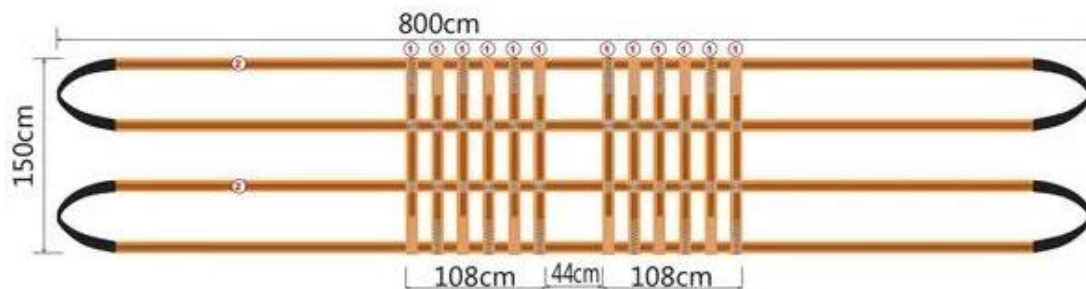

China Lift Sling Net Belt Factory

泰州市力夫特绳网带厂

Truck lifting net
Truck lifting net - 2.5 T per net

Specifications:

WLL: 2.5 tons per net in U-form (5 T per set 2 pieces)

Safety factor: 7:1

Webbing: 60 mm

Standard: EN 1492-1

Net section: 2.6 x 1.5 m

Total length: 8 m

Weight: 10 kg / net

Standard delivery: set consisting of 2 nets; spreader bars, shackles and additional slings available on request

Label: label protection on request available; with logo or other details available

China Lift Sling Net Belt Factory

泰州市力夫特绳网带厂

Truck lifting net - 9 T per net

Truck lifting net with WLL 9 tons per net.

Specifications:

WLL: 9 tons per net in U-form (18 T per set 2 pieces)

Safety factor: 7:1

Webbing: 150 mm

Standard: EN 1492-1

Net section: 2.6 x 1.5 m

Total length: 8 m

Weight: 14 kg / net

Standard delivery: set consisting of 2 nets; spreader bars, shackles and additional slings available on request